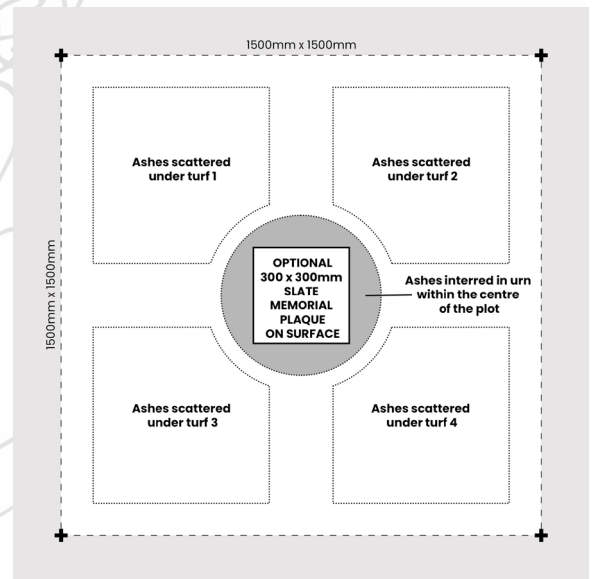

FORGET ME NOT FIELDS

NATURAL BURIAL GROUND

OPTIONS FOR OTHER FAMILY MEMBERS

Advice if you're interested in multiple ashes interments within your ashes plot.

ASH PLOT DIMENSIONS

Each ashes plot purchased at Forget Me Not Fields measures 1500mm x 1500mm and within that plot only one set of ashes in a biodegradable urn may be interred in the centre. We do however, have some options for additional family members to use the same plot provided ashes are scattered under the turf instead of within an urn if that's an option you'd like.

ASH PLOT LAYOUT

Each ashes plot purchased at Forget Me Not Fields measures 1500mm x 1500mm and within that plot only one set of ashes in a biodegradable urn may be interred in the centre. You can accommodate up to 4 additional ash remains within the same plot if scattered under the turf in your plot. The under-the-turf method basically means that the turf in that section is lifted, ashes can be scattered then the turf is replaced on top again.

This option means your plot is available for use at different times of need whilst still being respectful of those already at rest. Remains can enter the plot in any order, for example you may wish to scatter your parents under the turf in your plot now whilst still allowing a place for yourself in the centre at a later date.

MEMORIAL PLAQUES

If you wish to memorialise a plot then you have the option to purchase a slate plaque measuring 300 x 300mm which is recessed into the ground at the centre of the plot. The burial ground is being developed to encourage a natural landscape and look therefore the erection of any monuments, vases, kerbs, fences, flower beds, railings or any other decoration is not allowed. For the same reason we can only allow one plaque per plot.